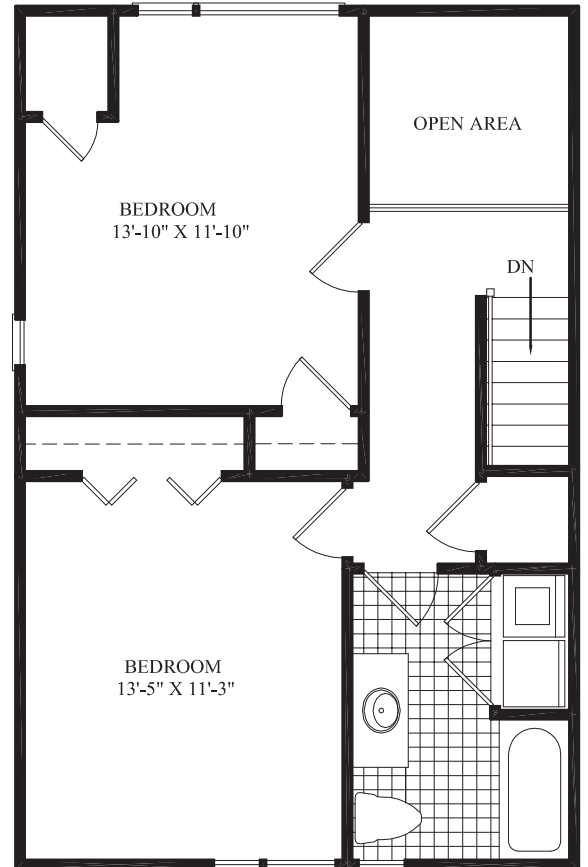

The Franklin (Townhouse)

- Two Bedrooms
- One and a Half Baths
- Two Level

1249 Sq. Ft.

www.AboutHeritageVillage.com

GROUND LEVEL

UPPER LEVEL